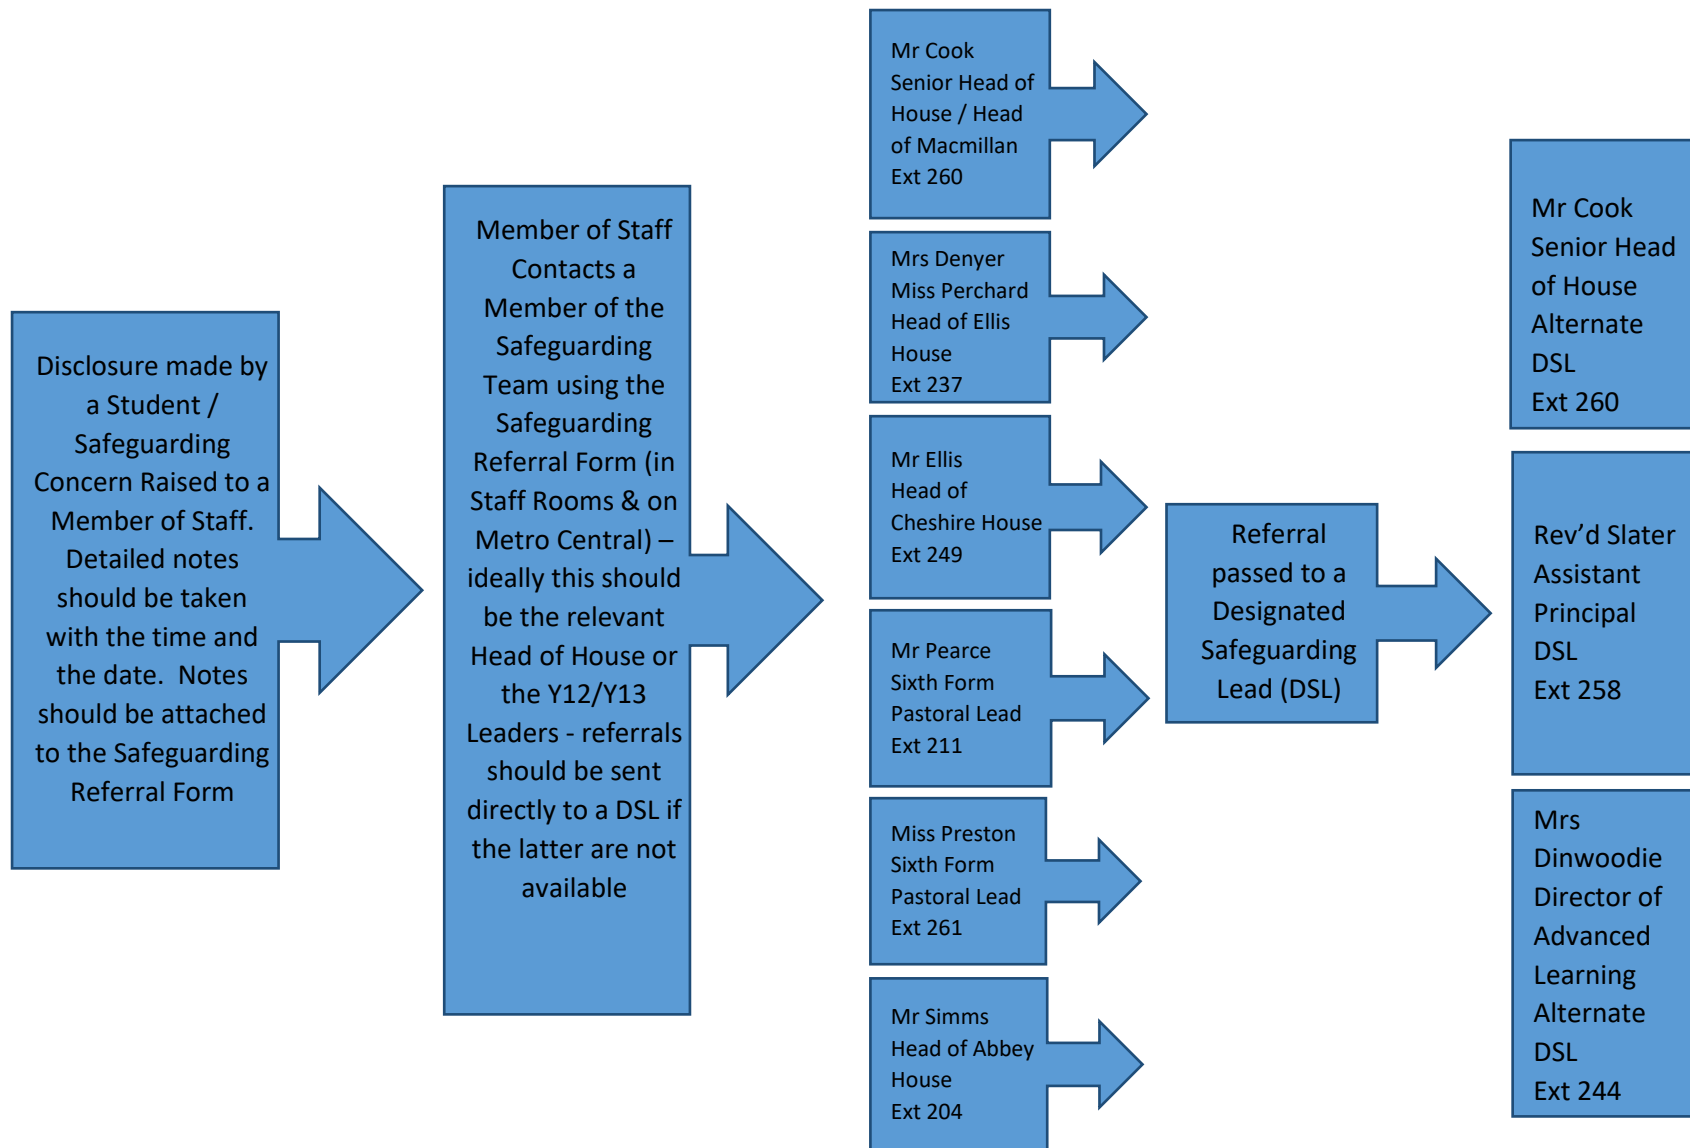

Safeguarding Flowchart for Staff

Outside the school day, staff should contact the MASH Team 0344 800 8020